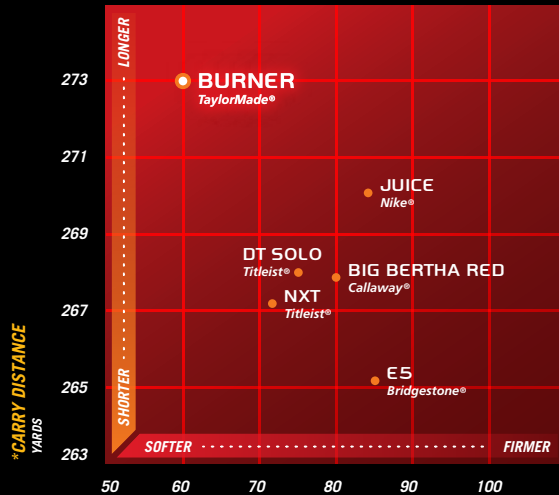

BURNER IS LONGER & SOFTER

PGA BALL COMPRESSION

LDP (LOW-DRAG PERFORMANCE)

SEVERAL DIMPLE DESIGNS, ARRANGED IN A LOW-DRAG SYMMETRY, TEAM TOGETHER TO PROMOTE IMPROVED DISTANCE ON OFF-CENTER HITS. HOW? ON LOW-SPIN, OFF-CENTER HITS, LDP MAINTAINS LIFT TO MINIMIZE DISTANCE LOSS.

- INCREDIBLY LONG OFF EVERY CLUB IN THE BAG
- INCREDIBLY SOFT ON PITCHES, CHIPS AND PUTTS
- A DISTANCE BALL THAT FEELS LIKE A BALATA BALL

V-Core (Velocity Core)

Phenomenally fast yet incredibly soft

Iothane™ 61 Cover

Exceptionally pliable, resilient and durable

360 High-Lift Dimple Configuration Promotes a higher trajectory and longer carry