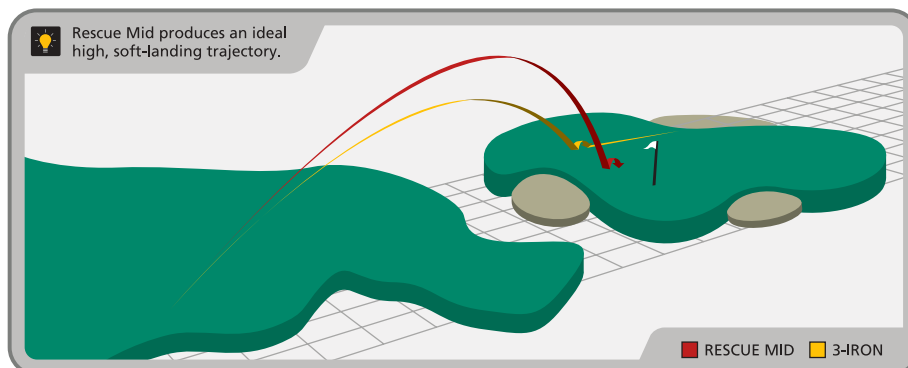

RESCUE MID

Rescue Mid Women's
 An Easy-to-Hit Alternative
 to Hard-to-Hit Long Irons

FEATURES	ADVANTAGES	BENEFITS
M.A.S. ² 50 shaft with soft tip	Encourages faster swing speed and the ideal (higher) launch	Delivers a higher trajectory and longer carry for greater distance
Wide, low profile head	High MOI and exceptionally low, deep CG	Forgiving on mis-hits; promotes high launch and high spin
Moderate offset	Enhances the player's ability to square the clubface at impact	Straight, long shots
Pull Face construction with 455 steel clubface	Allows for an exceptionally thin and strong clubface, increasing COR	Increased ball speed, resulting in greater distance
Cambered double sole design	Reduces the amount of sole area that contacts the turf	Easier to hit, high long shots from all types of lies

WOMEN'S RESCUE MID TRAJECTORY COMPARISON

SPECIFICATIONS

RESCUE MID WOMEN'S

Club	Left Handed	Loft	Lie	Club Length	Grip
3	No	19°	59.5°	39"	TaylorMade Crossline Gray
4	No	22°	60°	38.5"	TaylorMade Crossline Gray
5	No	25°	60.5°	38"	TaylorMade Crossline Gray