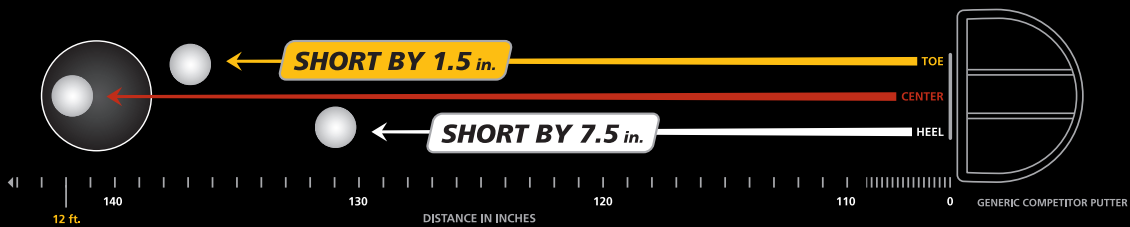

COMPETITOR PUTTER

WARRANTY INFORMATION

Damage that results from the failure to follow the instructions in the user's manual is not covered under the Limited Consumer Warranty. Visit taylormadegolf.com or see your retailer for a copy of the Limited Consumer Warranty which contains specific limitations.