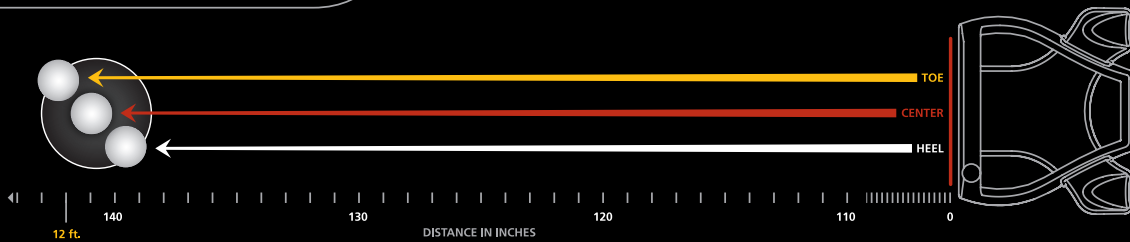

Rossa | MORE STABILITY = CONSISTENT DISTANCE

ROSSA® MONZA® SPIDER PUTTER